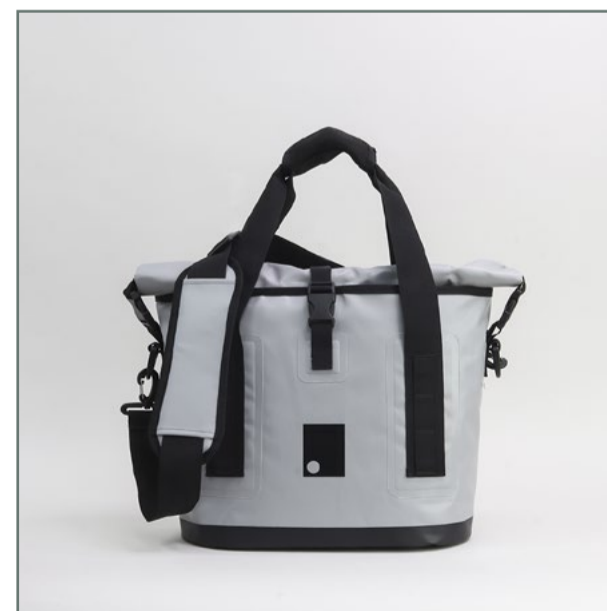

795030

Green dry bag cooler bag with roll-top opening, buckle fastenings, adjustable cushioned shoulder strap and carry handle.
Grey.