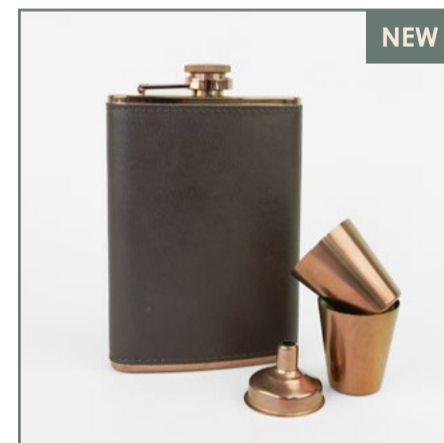

795311

4 Piece copper hip flask set with 2 cups and a funnel. Limited stock available.