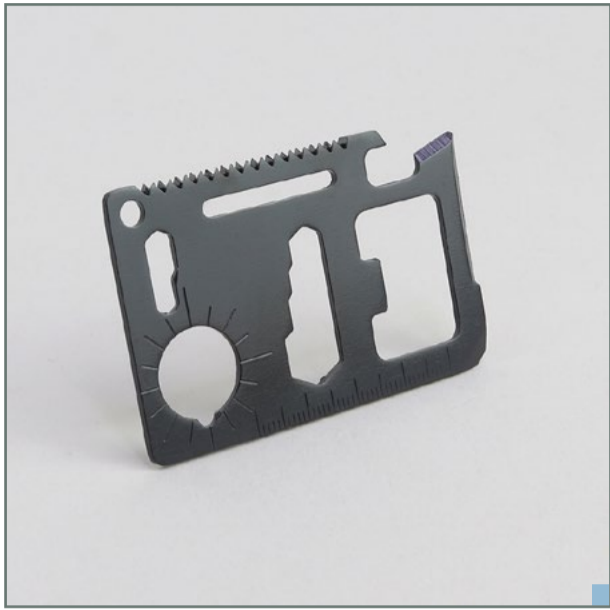

755900

Black multi tool card.