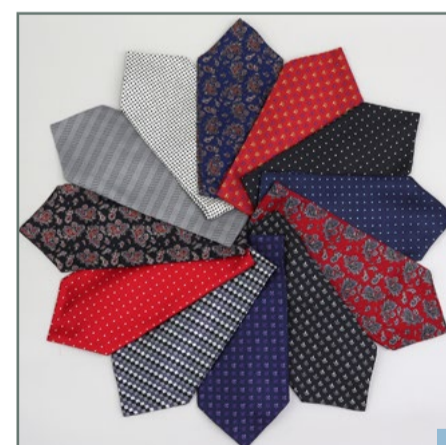

338200

Cravat pack of 12 assorted
colours.