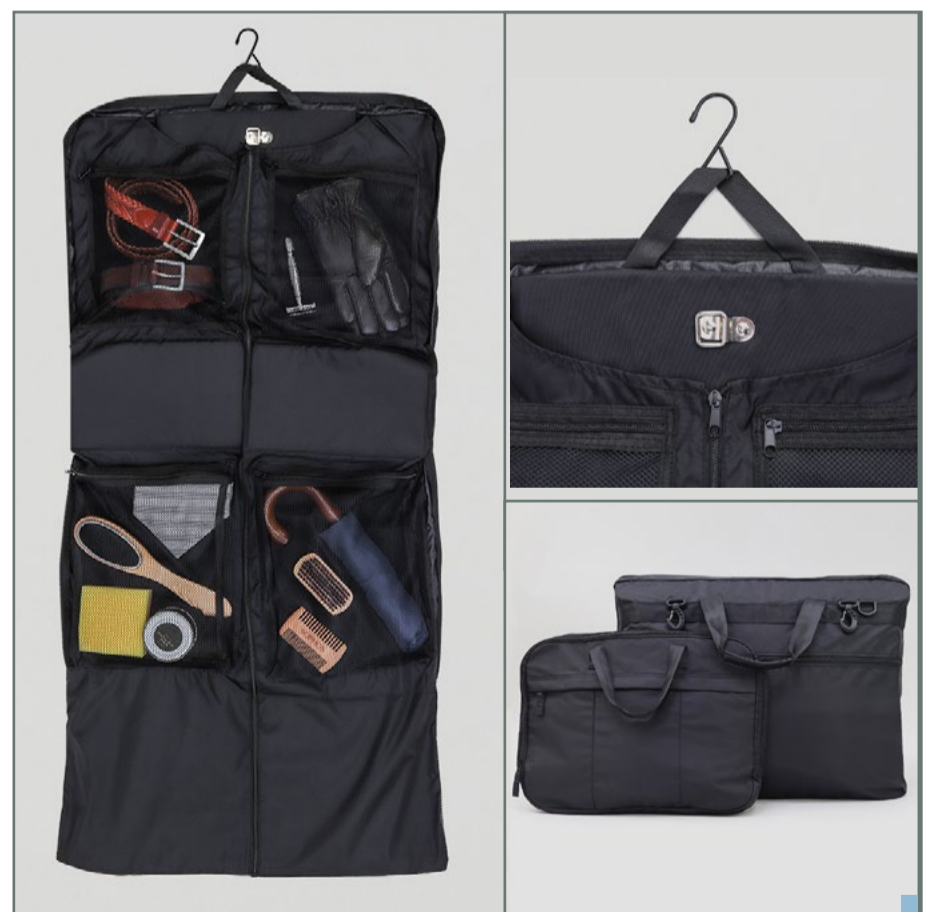

663300

Suit cover black with gold trim. 130cm.
Order 25+ discount.

663400

Folding black suit cover with pocket. 62 x 110cm.

663200

Nylon suit carrier with matching business bag.

788240

Long shoe horn in natural wood.
Approx. length: 49cm long.