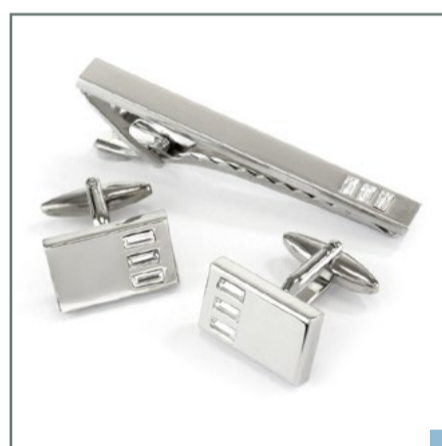

46100N

3 Crystal stones cufflinks and tie bar set.
Sold in sophos gift box.