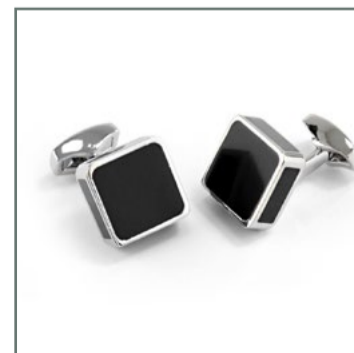

24872N

Square silver
black enamel cufflinks.