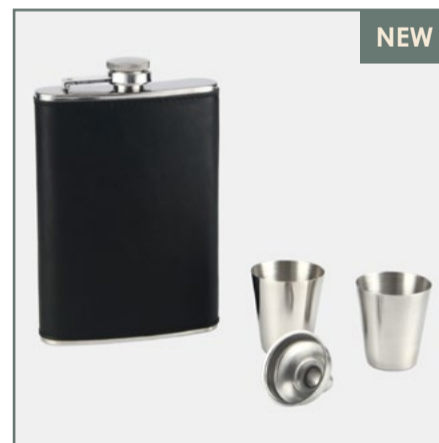

8oz silver and black hunters flask.

795319

8oz copper and brown hunters flask. Limited stock available.

795321

5oz round window hip flask.

795313

6oz silver hipflask.

795315

6oz gunmetal hipflask.

795309

4 Piece silver hip flask set with 2 cups and a funnel.

795311

4 Piece copper hip flask set with 2 cups and a funnel. Limited stock available.

715300

Bar set 5pc large wine bottle.