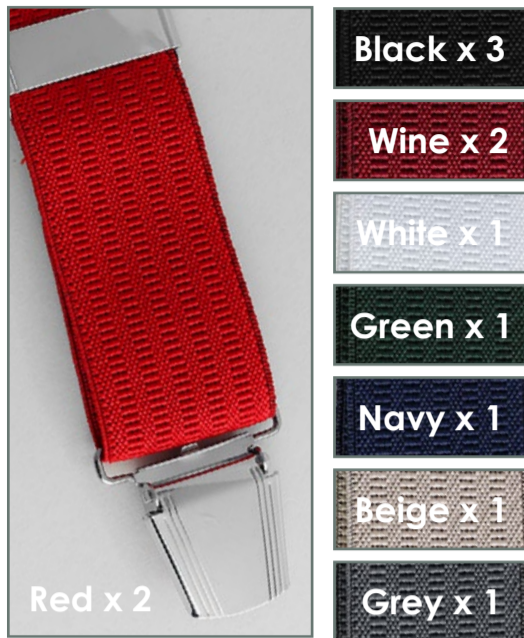

957495

35mm adjustable braces.
Sold as assorted or single colour
packs of 12
957500/01/02/03/04/06/12/18/22