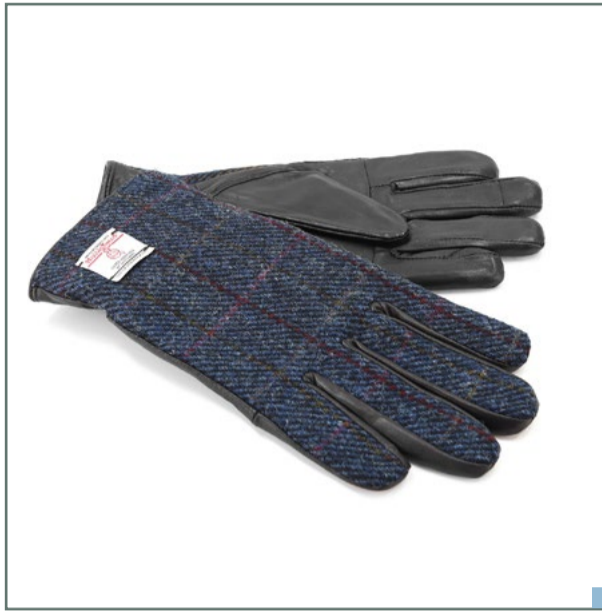

795140

Blue Harris tweed gloves.