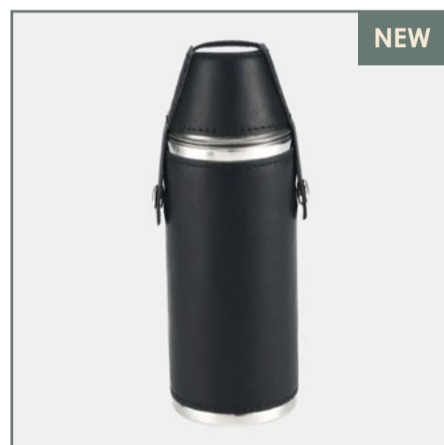

6oz stainless steel stag etched hip flask.

699820

6oz stainless steel shooting etched hip flask.

716320

Wine book bar set.

795307

3oz silver square hipflask.

795317